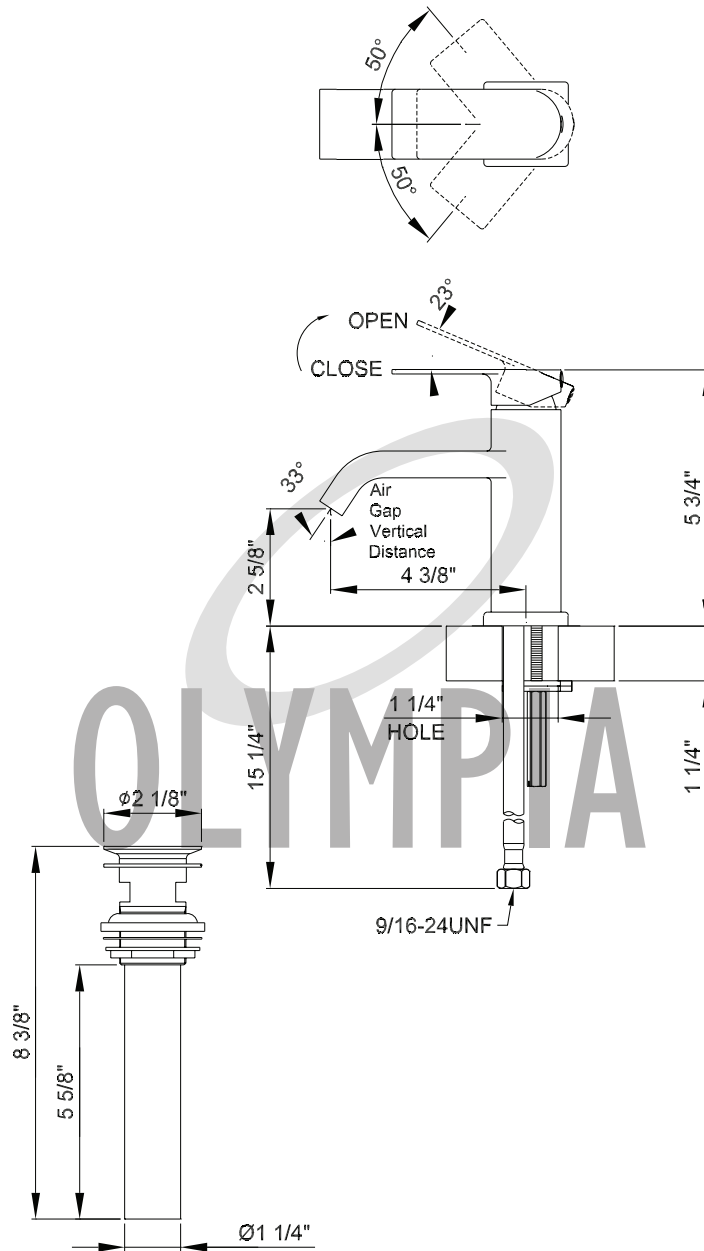

Single Handle Lavatory Faucet

- Lever Handle
- 4-3/8" Reach, 2-5/8" From Deck to Aerator
- Ceramic Disc Cartridge
- 1-Hole Installation
- 50/50 Push Down Drain With Overflow
- Easy-Install 18" Flex Supply Lines With 3/8" Connections
- With 1.2 GPM Flow Rate

50/50 Push Down Drain